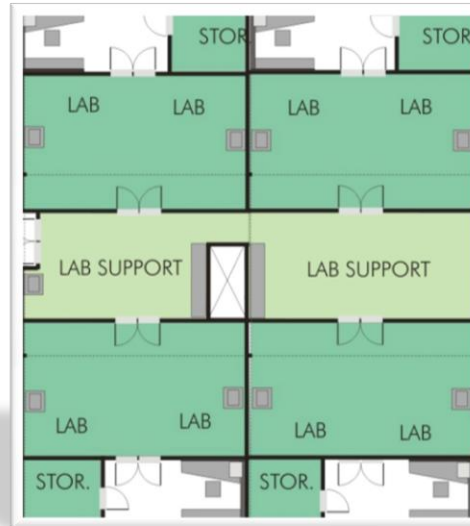

Empowering Life Science Start-Up's

Flexible Labs – Common Equipment

Prototyping Lab

Featuring:

- Work Benches
- Compressed Air
- Prototype Room
- Optical Tables
- Microscopes

Device Lab

Featuring:

- Sinks
- Chem Hoods
- Flex Power
- Natural Gas
- Support Areas

Bio Lab

Featuring:

- BSL2 Capable
- Bio Cabinets
- Freezers
- Gas Storage
- Clean Room